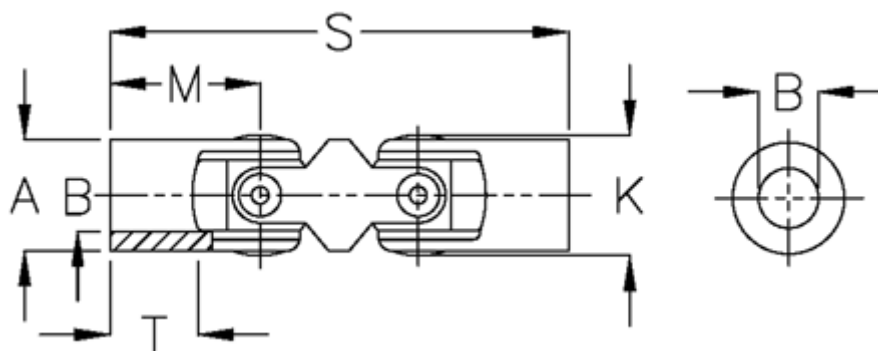

# Data Sheet

Article number: 07750300

Description: Double cross joint w/slide bearing  
0.750.300

## Measures

A	= 50
B H7	= 32
K	= 52.5
M	= 66
MD max N m	= 290
s	= 188
T	= 40